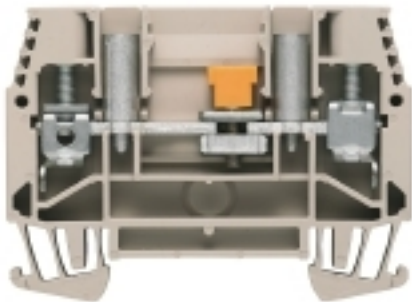

W-Series
WTL 6/1/STB

Weidmüller Interface GmbH & Co. KG
 Klingenbergstraße 16
 D-32758 Detmold
 Germany
 Fon: +49 5231 14-0
 Fax: +49 5231 14-292083
 www.weidmueller.com

Special instruments are required for measuring electrical energy. One wrong connection during maintenance work is enough to ruin a current transformer! Disconnect test terminals represent a reliable way of solving this problem. As a leading supplier of line connectors, Weidmüller has developed special disconnect test terminals in close cooperation with users. These modular terminals ensure optimum realisation of all important circuits for the measurement of current, voltage and energy. Different current transformer circuits, e.g. for replacing measuring instruments or electricity meters, can be implemented. Besides disconnect test terminals with screw or tension clamp connections, Weidmüller also has a comprehensive range of accessories, including test adapters, cross-connections and markers for the testing of 3-phase and AC circuits as well as voltages.

System specifications

Version	Screw connection, Disconnection element, with sockets. One end without connector	End cover plate required	Yes
Number of potentials	1	Number of levels	1
No. of clamping points per level	2	Number of potentials per tier	1
Levels cross-connected internally	No	PE connection	No
Mounting rail	TS 35	N-function	No
PE function	No	PEN function	No